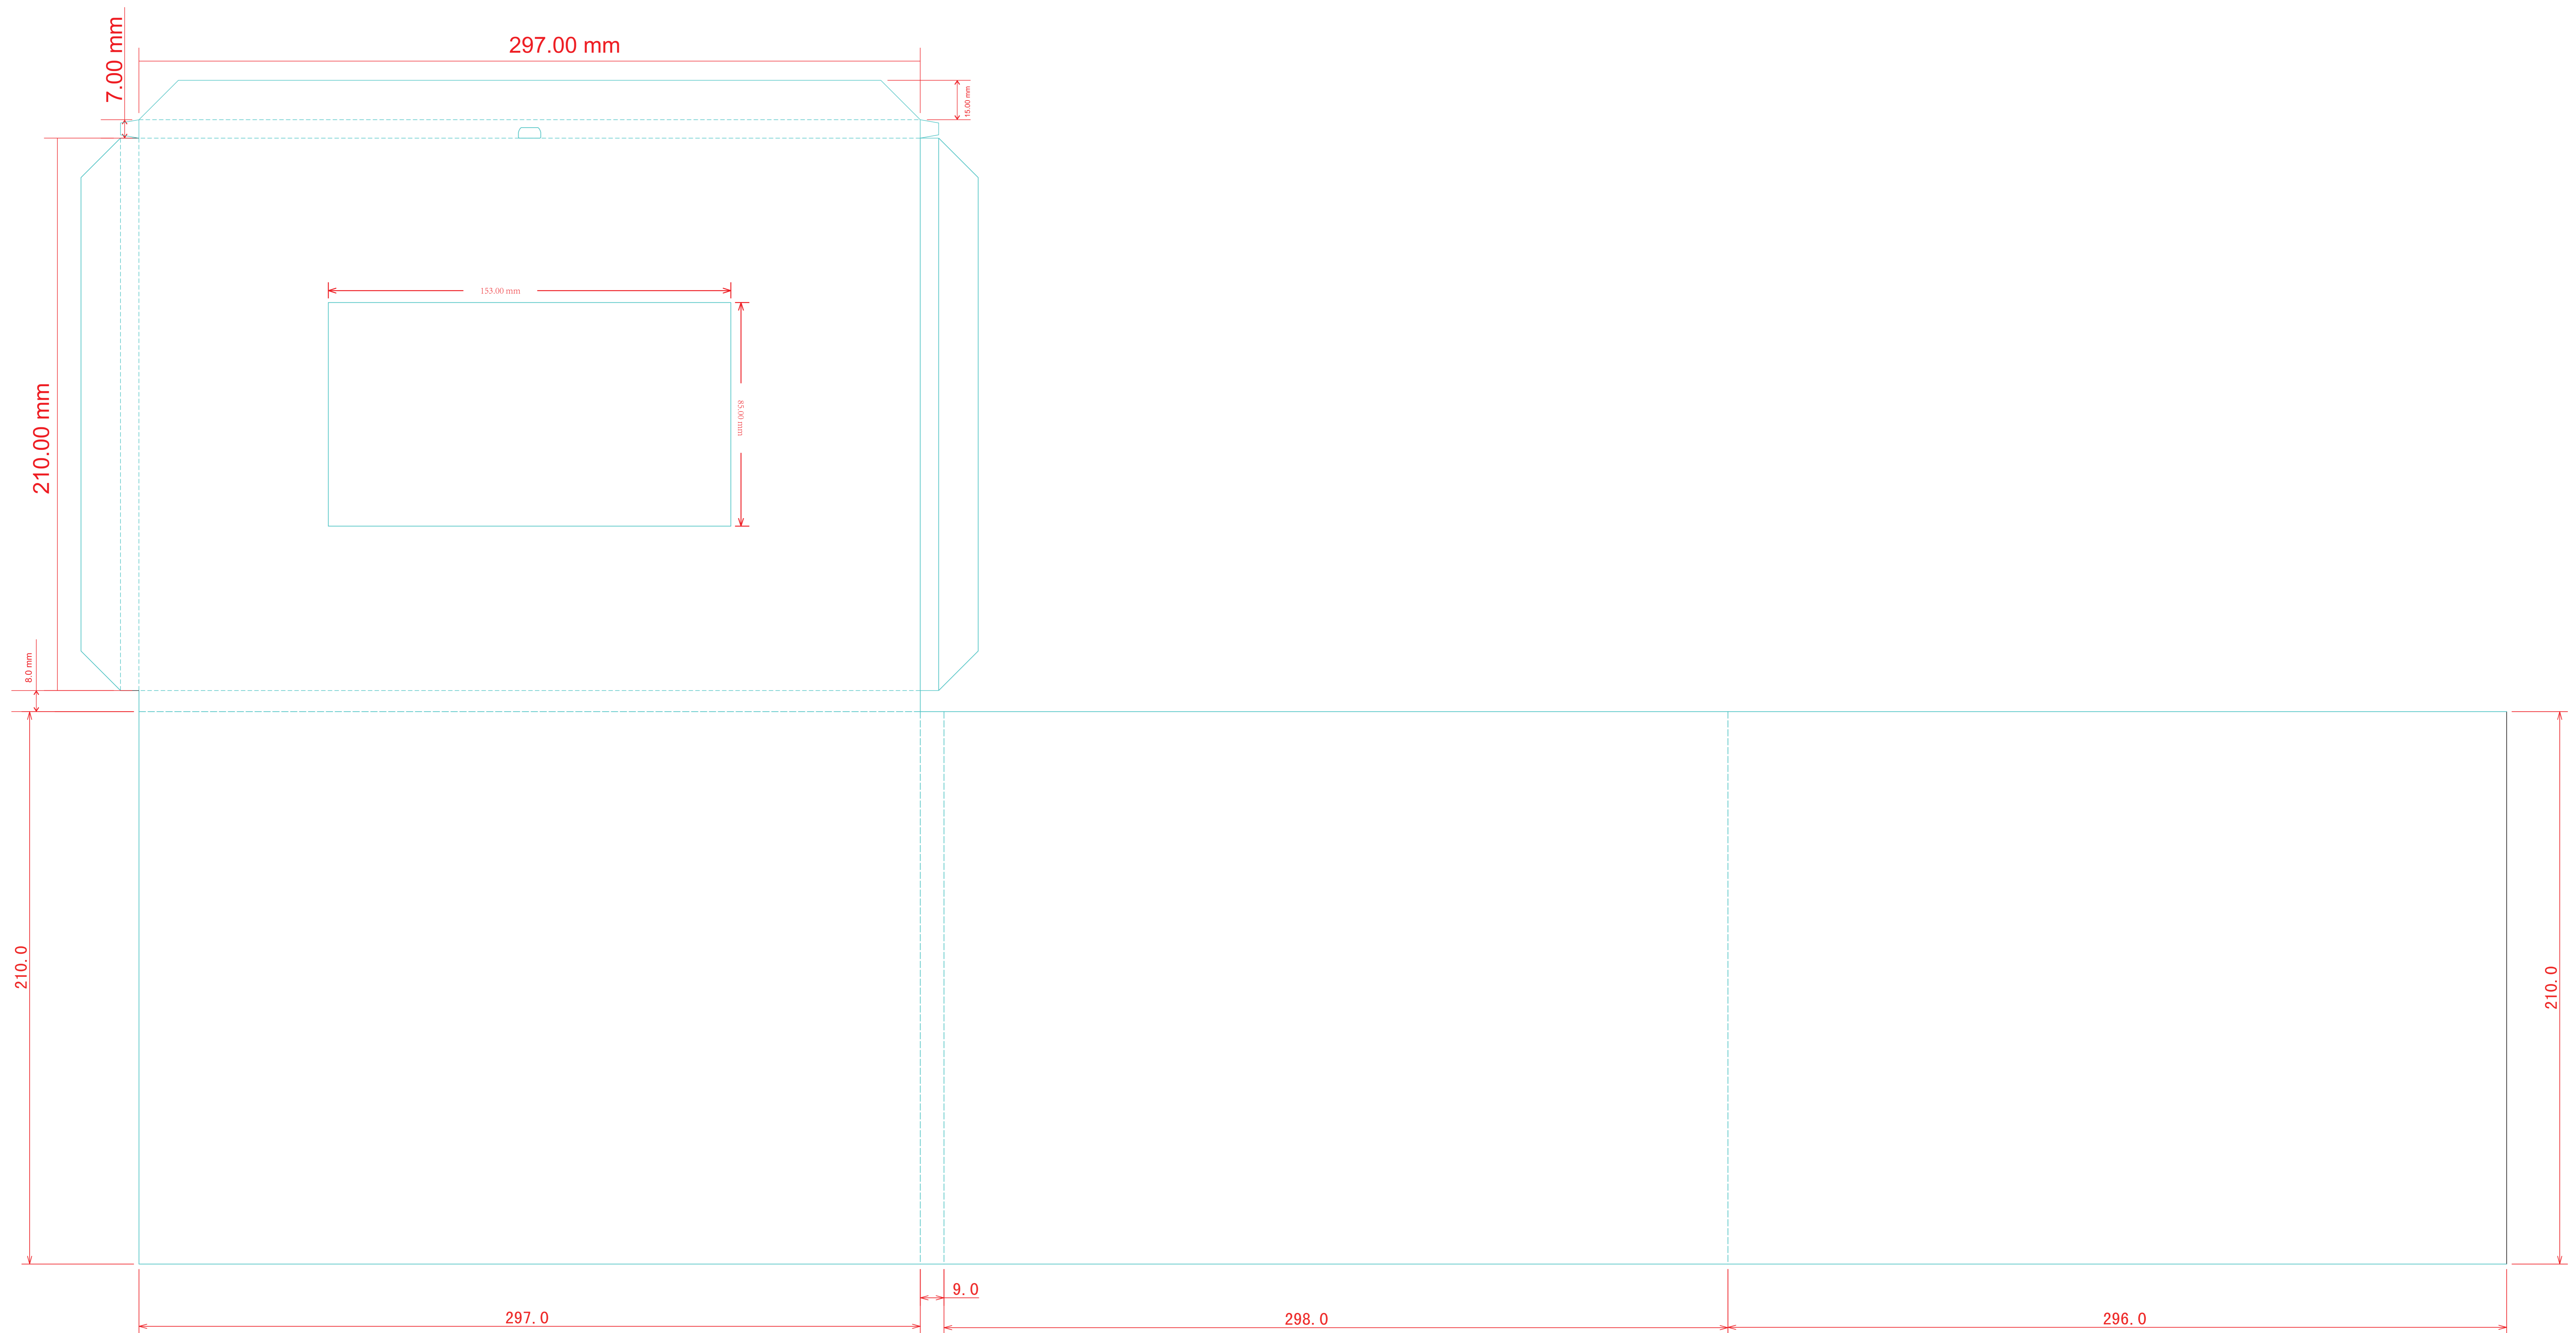

inside 2

back

front

inside1

size: 7"-L297XW210XH9mm

2015-8-28